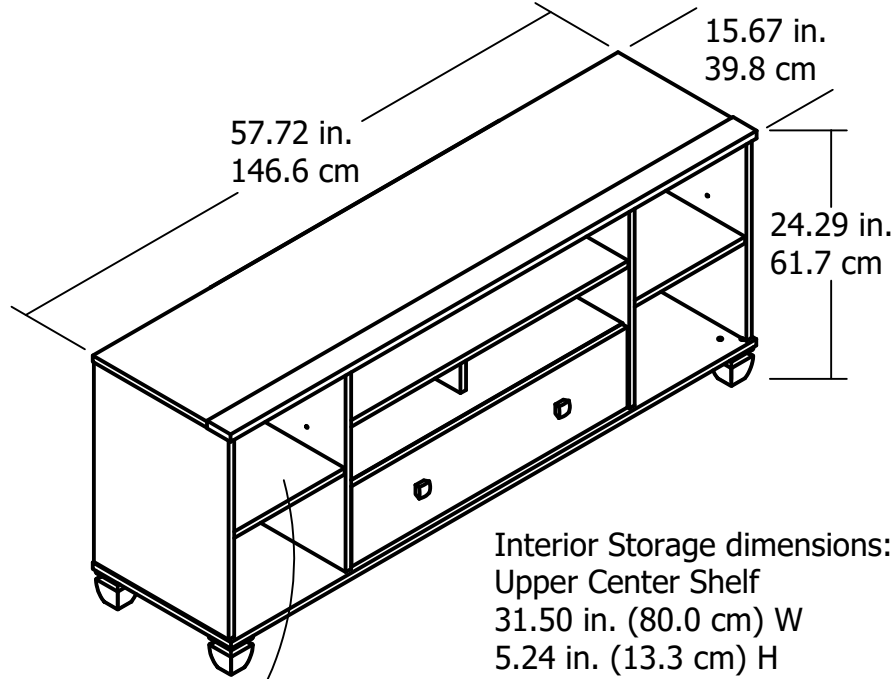

**2166**

Interior Storage dimensions:  
Upper Center Shelf  
31.50 in. (80.0 cm) W  
5.24 in. (13.3 cm) H  
15.28 in. (38.8 cm) D  
1.46 cubic feet

Interior Storage dimensions:  
Lower Center Shelf  
31.50 in. (80.0 cm) W  
5.83 in. (14.8 cm) H  
15.28 in. (38.8 cm) D  
1.62 cubic feet

Overall Product Size:  
57.72"W x 15.67"D x 24.29"H  
146.6cm W x 39.8cm D x 61.7cm H

Interior Storage dimensions:  
(2) storage spaces (adj heights)  
12.64 in. (32.1 cm) W  
19.69 in. (50.0 cm) H  
15.28 in. (38.8 cm) D  
2.20 cubic feet each side

Interior Drawer dimensions:  
29.45 in. (74.8 cm) W  
4.82 in. (12.25 cm) H  
12.97 in. (32.95 cm) D  
1.07 cubic feet

Wood Breakdown: 94%  
Total storage: 8.55 cubic feet

No CRT (tube type) TV permitted.  
This item has been designed for most flat panel TV's having up to 64" (162.6 CM) diagonal screen size.  
The TV must weight less than 95 lbs (43.1 kg).

Maximum Weight Capacities  
Unit Weight: 91 lbs. (41.3 kg)