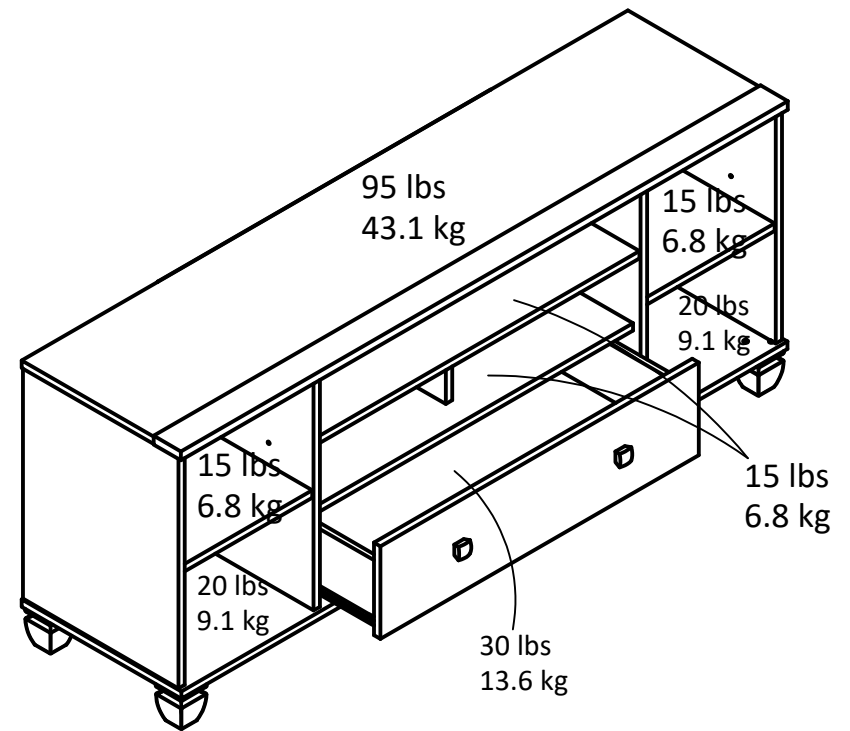

**2166**

Interior Storage dimensions:  
Upper Center Shelf  
31.50 in. (80.0 cm) W  
5.24 in. (13.3 cm) H  
15.28 in. (38.8 cm) D  
1.46 cubic feet

Interior Storage dimensions:  
Lower Center Shelf  
31.50 in. (80.0 cm) W  
5.83 in. (14.8 cm) H  
15.28 in. (38.8 cm) D  
1.62 cubic feet

Overall Product Size:  
57.72"W x 15.67"D x 24.29"H  
146.6cm W x 39.8cm D x 61.7cm H

Interior Storage dimensions:  
(2) storage spaces (adj heights)  
12.64 in. (32.1 cm) W  
19.69 in. (50.0 cm) H  
15.28 in. (38.8 cm) D  
2.20 cubic feet each side

Interior Drawer dimensions:  
29.45 in. (74.8 cm) W  
4.82 in. (12.25 cm) H  
12.97 in. (32.95 cm) D  
1.07 cubic feet

Wood Breakdown: 94%  
Total storage: 8.55 cubic feet

No CRT (tube type) TV permitted.  
This item has been designed for most flat panel TV's having up to 64" (162.6 CM) diagonal screen size.  
The TV must weight less than 95 lbs (43.1 kg).

Maximum Weight Capacities  
Unit Weight: 91 lbs. (41.3 kg)